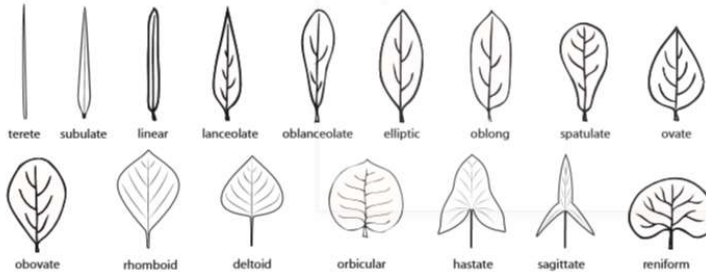

# Familiar Sights in the Field - not indications of quality habitat

**Big Bluestem**  
- *Andropogon gerardii*

**Tall or Canada Goldenrod**  
- *Solidago altissima/canadensis*

**Giant Ragweed**  
- *Ambrosia trifida*

# Getting familiar with botanical terminology

## Illustrated Plant Structures

### Leaf Shapes