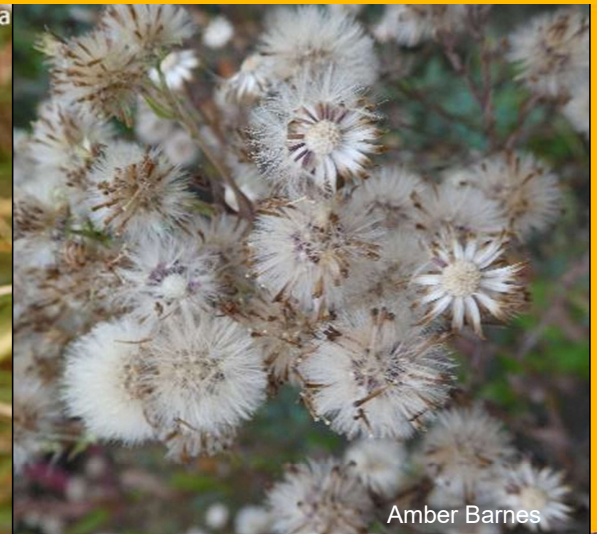

# *Helenium autumnale* sneezeweed

Photos: Amber Barnes

Photo: April Moore

**POLLINATOR  
PARTNERSHIP**

# *Oligoneuron rigidum* stiff goldenrod

**POLLINATOR  
PARTNERSHIP**

*Gentiana andrewsii*  
bottle gentian

Photo: R. W. Smith

Photo: Shaun Booth – In Our Nature

POLLINATOR  
PARTNERSHIP

*Symphotrichum laeve* ~ smooth blue aster  
*Symphotrichum novae-angliae* ~ New England aster