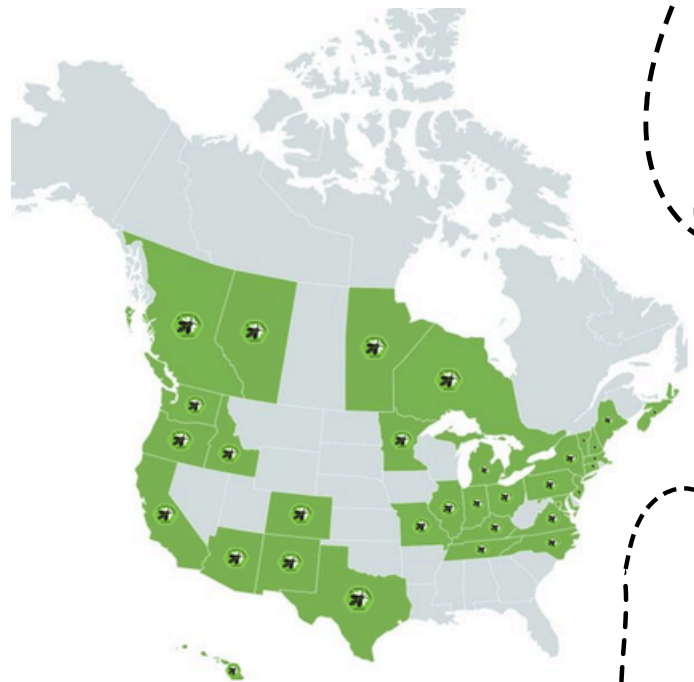

Bee Friendly Farmers across across 25 U.S. states and 4 CAN provinces