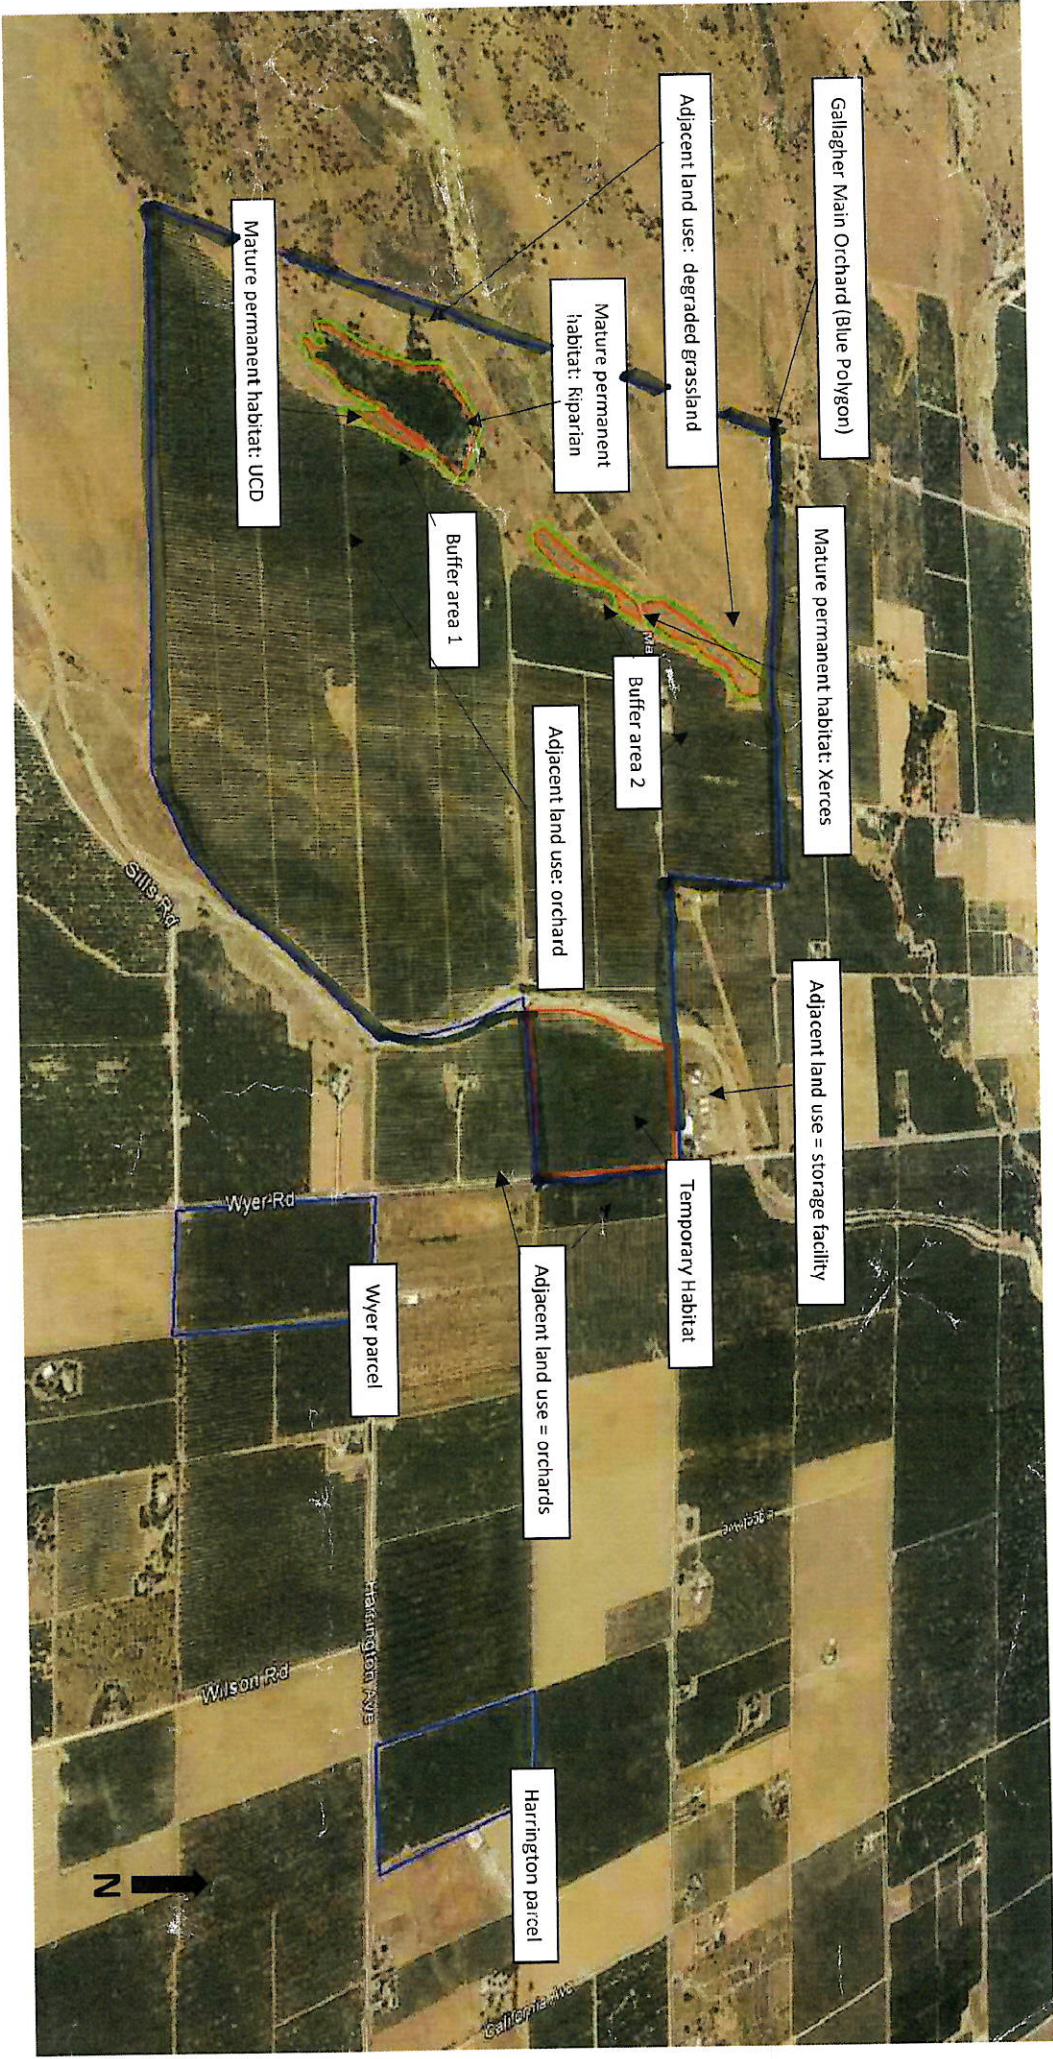

### Gallagher BBC Map

(Farm Property Outlined in Blue Polygons)

120 acres of Temporary Floral Resources

8.5 acres of Permanent Floral Resources

33 acres of buffer resources

2 acres of nesting habitat